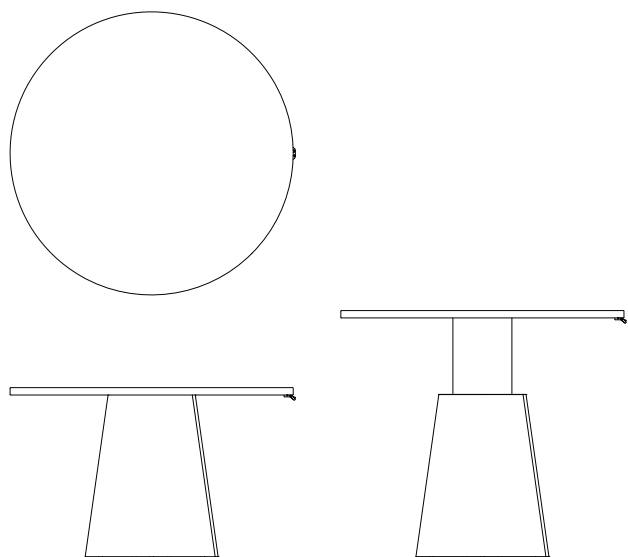

Depth	Width	Height
48"	48"	29" - 42"

Core Product	Core Code	List Price
Café Table - Ash	SG01-T6-HAT-48D-A-MB	7596
Café Table - Walnut	SG01-T6-HAT-48D-W-MB	7877

Standard with Core Product

- Glides
- Forbo Linoleum Top
- Solid Wood Edge Band (finish to match base)
- Wood Veneer Base