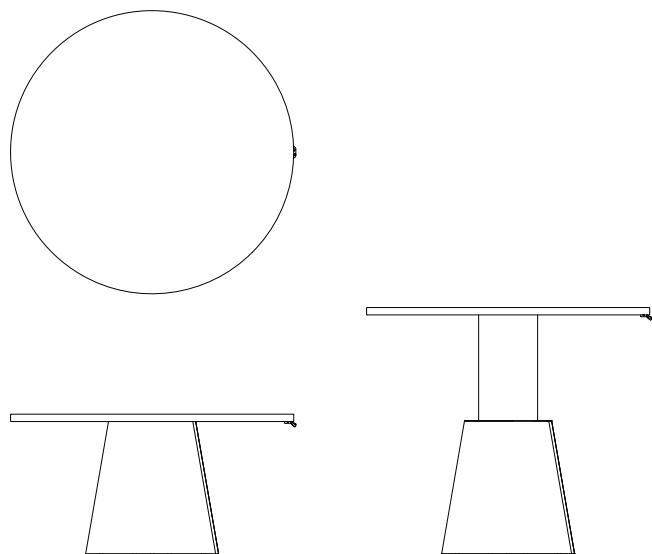

Penna

Height Adjustable Café Table
Designed by Studio Gorm, 2020
Made in the USA.

Depth	Width	Height
48"	48"	24" - 42"

Core Product	Core Code	List Price
Café Table - Ash	SG01-T6-HAT-48D-A-MA	7596
Café Table - Walnut	SG01-T6-HAT-48D-W-MA	7877