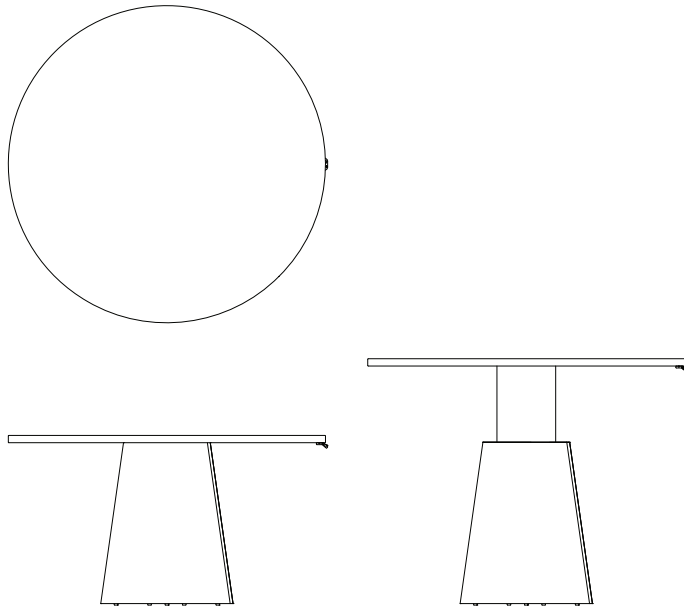

Made in the USA.

Depth	Width	Height
54"	54"	29" - 42"

Core Product	Core Code	List Price
Meeting Table - Ash	SG01-T7-HAT-54D-A-MB	7659
Meeting Table - Walnut	SG01-T7-HAT-54D-W-MB	7945

Standard with Core Product