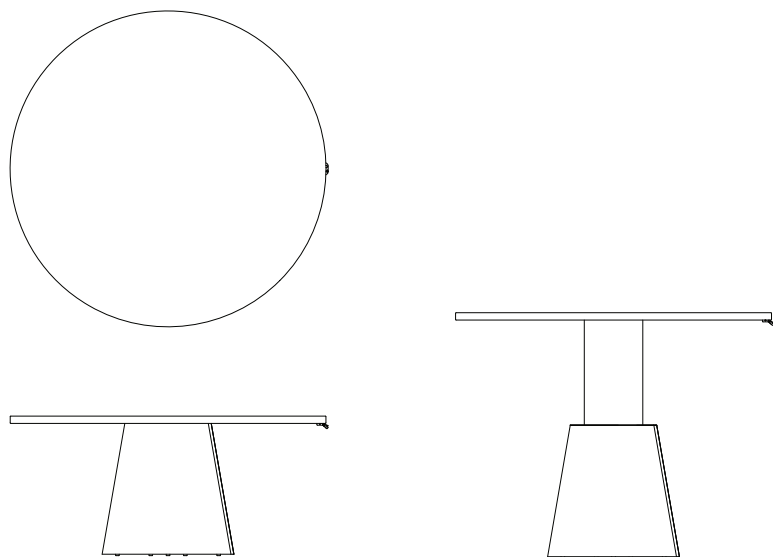

Made in the USA.

Depth	Width	Height
54"	54"	24" - 42"

Core Product

Meeting Table - Ash
Meeting Table - Walnut

Core Code

SG01-T7-HAT-54D-A-MA
SG01-T7-HAT-54D-W-MA

List Price

7659
7945