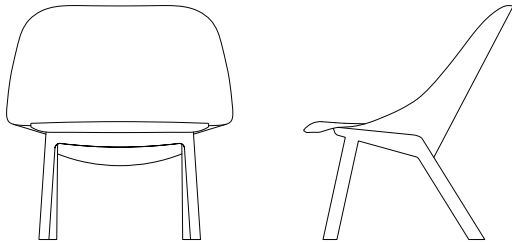

**Penna**

Lounge

Designed by Studio Gorm, 2019

Depth	Width	Height
32"	25.5"	30"

**Core Product**

Lounge - Ash  
Lounge - Walnut

**Core Code**

SG01-01-A  
SG01-01-W

**Textile Yardage**

Total: 3.5

Seat	Back	Arms
1.0	2.5	n/a

**List Price by Textile Grade\***

	COM	1	2	3	4	5	6	7	8	9	10	11	12	13	14	15
SG01-01-A	2772	2954	3000	3056	3094	3143	3189	3255	3343	3430	3539	3668	3801	4085	4305	4743
SG01-01-W	3352	3534	3580	3636	3674	3723	3769	3835	3923	4010	4119	4248	4381	4665	4885	5323