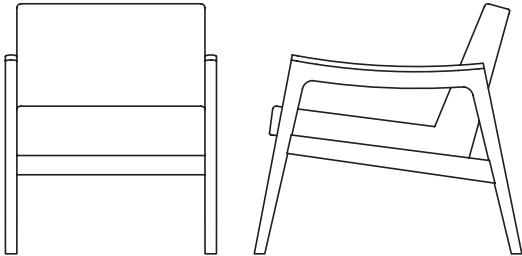

# Prose

Designed by Memo Studio, 2018

**Lounge GC01-01**

A lightly scaled lounge with simple sculptural lines and a residential character. The Prose Lounge is part of the Prose Collection, a comprehensive family of products for shared and transitional spaces.

Depth	Width	Height	Seat Height	Seat Width	Arm Height
32"	25.5"	30"	18.5"	22.5"	24"

**Features**

- Separate seat and back support multiple textile specifications
- Naturally angled legs prevent wall damage
- Complementary details enable cohesiveness with Prose portfolio
- Sculpted legs are soft to the touch and reduce visual weight
- Replaceable solid surface or wood arm caps
- Resilient commercial grade finishes and materials
- Wipe out gap between seat and back allows for easy cleaning