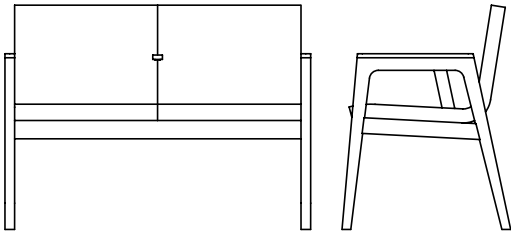

Prose

Designed by Memo Studio, 2018

Two Seat Tandem GC01-20

A simple, lightly scaled, tandem seating offer designed for commercial interiors.

The Prose Two Seat Tandem is part of the Prose Collection, a comprehensive family of products for shared and transitional spaces.

Depth	Width	Height	Seat Height	Seat Width	Arm Height
24"	43.5"	33"	18.5"	19.75"	25.25"

Features

- Continuous seat and back facilitate cleaning
- Modular details enable linked configurations
- Sculpted legs are soft to the touch and reduce visual weight
- Naturally angled legs prevent wall damage
- Replaceable solid surface or wood arm caps
- Integrated in-line tables
- Resilient commercial grade finishes and materials

Options

- Intermediate arm between seats
- In-line tables
- Moisture barrier
- Removable covers
- Solid surface arm caps
- Wood or solid surface table tops
- Ash or Walnut wood species

Product Weight

37 lbs (16,7 kg)