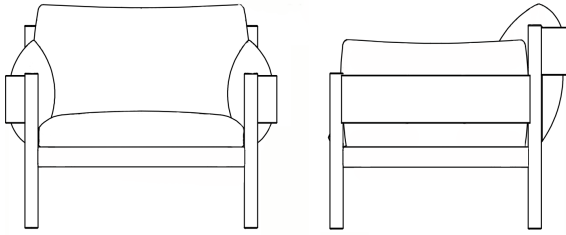

Rolo

Designed by Studio Tolvanen, 2021

Lounge ST01-01

A wood and fabric lounge chair notable for its pillow-like cushions, curved slat arms, and simple composition.

Depth	Width	Height	Seat Width	Seat Height
32"	36"	32"	21"	17.75"

Features

- Abundant use of flexible foam configured into pillow-cushions provides physical and emotional comfort.
- Steam-bent solid wood arms provide differentiated gesture and structural pillow support.
- Generous seat width allows for a wide range of user sizes and positions.
- Separate cushions allow for different textile specifications on seat and back.
- Sewn-in straps secure cushions in place and prevent unintended removal
- Resilient finishes provide longevity for vivid color, texture, and material protection within commercial applications.
- Solid wood frame using traditional joinery methods and metal bracing ensure durability.