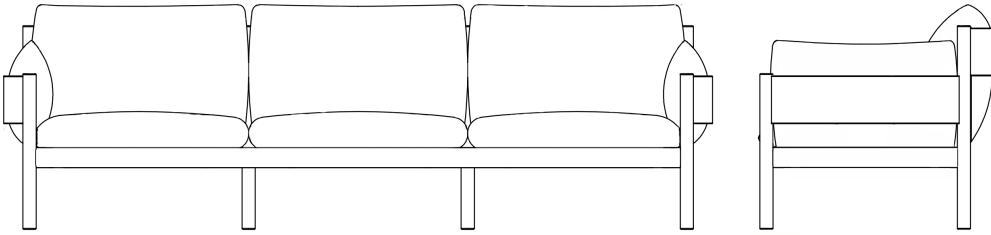

Rolo

Designed by Studio Tolvanen, 2021

Sofa ST01-03

A wood and fabric sofa notable for its pillow-like cushions, curved slat arms, and simple composition.

Depth	Width	Height	Seat Width	Seat Height
32"	96"	32"	78"	17.75"

Features

- Abundant use of flexible foam configured into pillow-cushions provides physical and emotional comfort.
- Steam-bent solid wood arms provide differentiated gesture and structural pillow support.
- Generous seat width allows for a wide range of user sizes and positions.
- Separate cushions allow for different textile specifications on seat and back.
- Sewn-in straps secure cushions in place and prevent unintended removal
- Resilient finishes provide longevity for vivid color, texture, and material protection within commercial applications.
- Solid wood frame using traditional joinery methods and metal bracing ensure durability.

Content and Construction

Textile: Per specification

Foam: High resilience flexible polyurethane foam adhered with water-based adhesives

Frame: Solid hardwood with traditional joinery

Suspension: 3" wide elastic webbing stretched across a ¾" plywood frame.