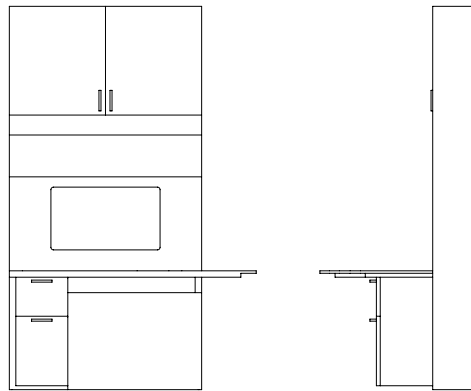

For step-by-step specifications and quotes, access our live quote tool online at memofurniture.com/quotes.

Array Work Stations

Designed by George Simons Jr., 2017

Depth	Width	Height
30.75"	47.5"	73.25"

Product	Code	List Price COM
Compact Work Station - LSF	GS02-W2-LSF	\$5800
Compact Work Station - RSF	GS02-W2-RSF	\$5800